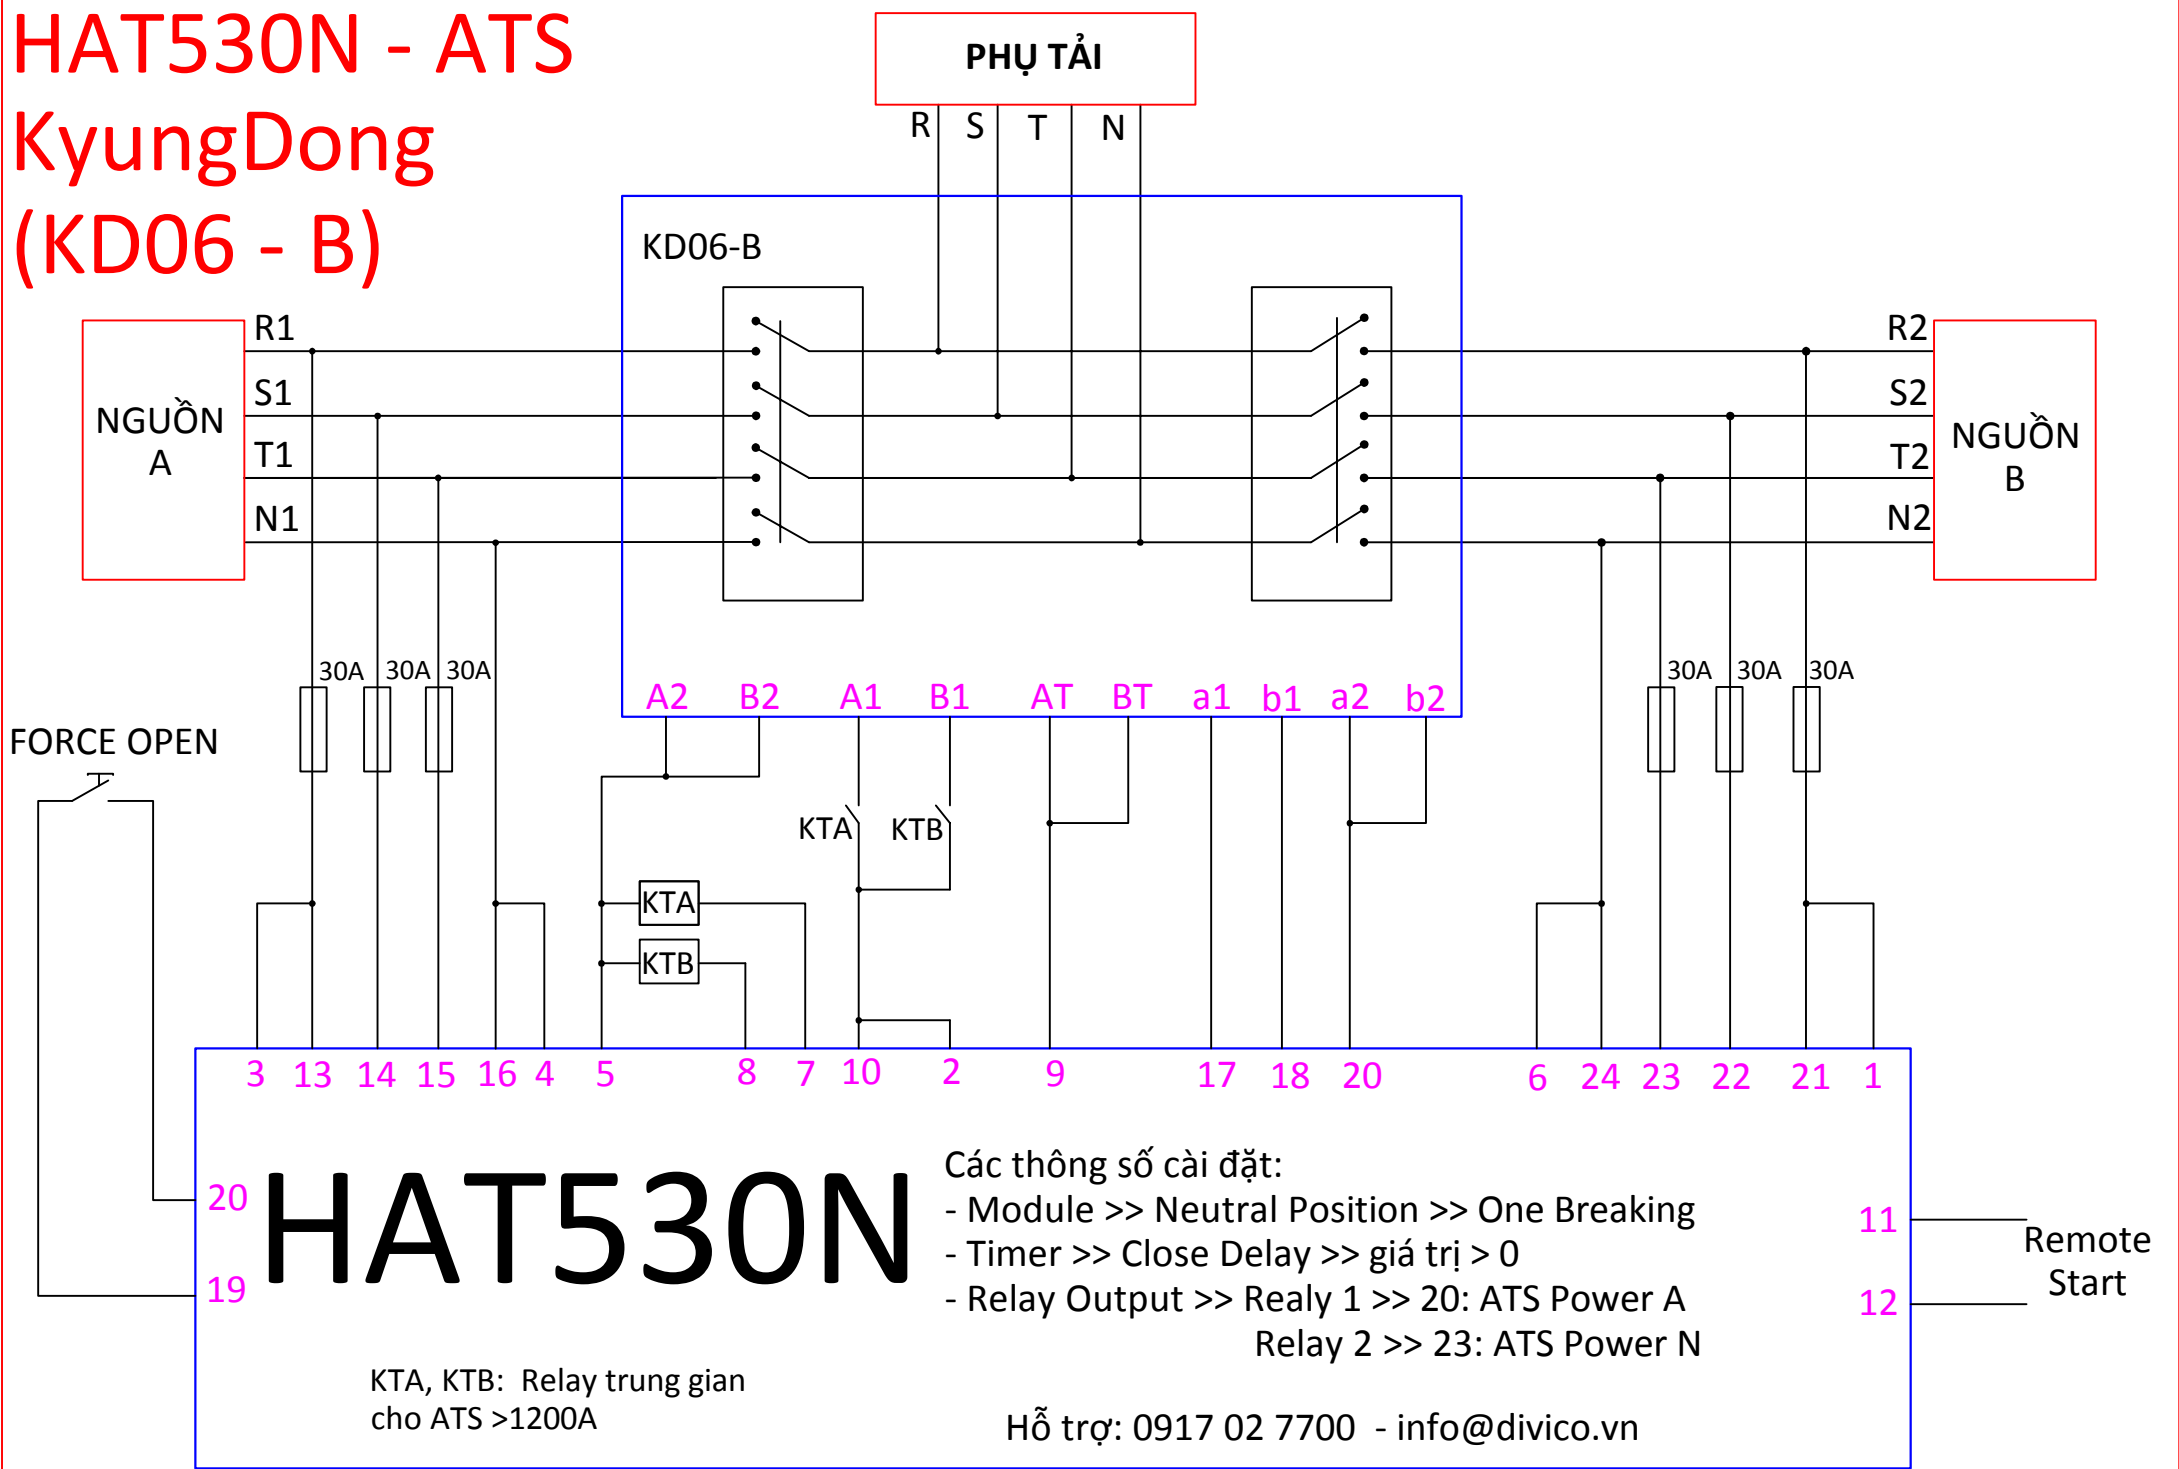

# HAT530N - ATS

KyungDong  
(KD06 - B)

# HAT530N

KTA, KTB: Relay trung gian  
cho ATS >1200A

- Các thông số cài đặt:
- Module >> Neutral Position >> One Breaking
  - Timer >> Close Delay >> giá trị > 0
  - Relay Output >> Relay 1 >> 20: ATS Power A  
Relay 2 >> 23: ATS Power N